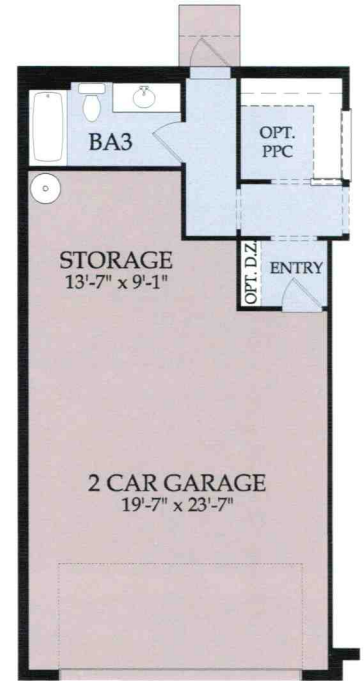

Logan

2,982 - 3,266 A/C Sq. Ft. | 4 - 6 Bedrooms | 2.5 - 4 Baths | 3-Car Tandem Garage

Elevation 3

Elevation 4

Elevation 5

Elevation 6

Elevation 7

Logan

2,982 - 3,266 A/C Sq. Ft. | 4 - 6 Bedrooms | 2.5 - 4 Baths | 3-Car Tandem Garage
 Flex Room | Dining Room | Game Room | Walk-In Closets

Opt. Shower
ILO Tub at Bath 4

Opt. Shower
ILO Tub at Bath 3

Opt. Den
ILO Flex

Opt. Bedroom 5
ILO Flex

Opt. 2 Car Extended Garage
& Pool Bath Option

First Floor

Opt. Bedroom 6
W/Pool Bath

Opt. Drop-in Tub

Opt. Shower
ILO Tub at Bath 2

Opt. Enlarged Shower

Second Floor