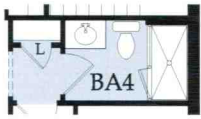

Logan

2,982 - 3,266 A/C Sq. Ft. | 4 - 6 Bedrooms | 2.5 - 4 Baths | 3-Car Tandem Garage

Elevation 3

Elevation 4

Elevation 5

Elevation 6

Elevation 7

Logan

2,982 - 3,266 A/C Sq. Ft. | 4 - 6 Bedrooms | 2.5 - 4 Baths | 3-Car Tandem Garage
 Flex Room | Dining Room | Game Room | Walk-In Closets

Opt. Shower
ILO Tub at Bath 4

Opt. Shower
ILO Tub at Bath 3

Opt. Den
ILO Flex

Opt. Bedroom 5
ILO Flex

Opt. 2 Car Extended Garage
& Pool Bath Option

First Floor

Opt. Bedroom 6
W/Pool Bath

Opt. Drop-in Tub

Opt. Shower
ILO Tub at Bath 2

Opt. Enlarged Shower

Second Floor