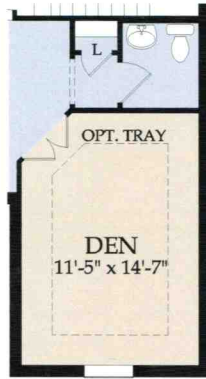

Logan

2,982 - 3,266 A/C Sq. Ft. | 4 - 6 Bedrooms | 2.5 - 4 Baths | 3-Car Tandem Garage

Elevation 3

Elevation 4

Elevation 5

Elevation 6

Elevation 7

Logan

2,982 - 3,266 A/C Sq. Ft. | 4 - 6 Bedrooms | 2.5 - 4 Baths | 3-Car Tandem Garage
 Flex Room | Dining Room | Game Room | Walk-In Closets

Opt. Shower
ILO Tub at Bath 4

Opt. Shower
ILO Tub at Bath 3

Opt. Den
ILO Flex