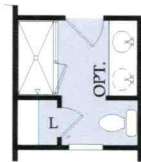

2,982 - 3,266 A/C Sq. Ft. | 4 - 6 Bedrooms | 2.5 - 4 Baths | 3-Car Tandem Garage
 Flex Room | Dining Room | Game Room | Walk-In Closets

Opt. Shower
ILO Tub at Bath 4

Opt. Shower
ILO Tub at Bath 3

Opt. Den
ILO Flex

Opt. Bedroom 5
ILO Flex

Opt. 2 Car Extended Garage
& Pool Bath Option

First Floor

Opt. Bedroom 6
W/Pool Bath

Opt. Drop-in Tub

Opt. Shower
ILO Tub at Bath 2

Opt. Enlarged Shower

Second Floor